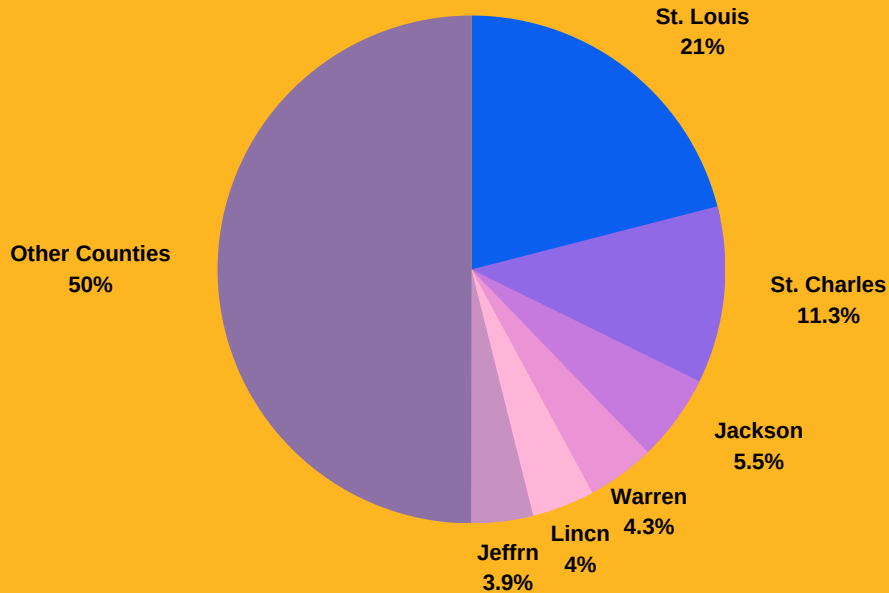

844-836-7433 | morides.org

1,655 calls for transportation assistance

554 + Rides Coordinated

43,796 visits to www.morides.org

CALLS BY COUNTY

In 2022, MO Rides received calls for transportation assistance from 106 of Missouri's 114 counties (93%).

55% Of calls for transportation assistance were from people under the age of 65

TRIP PURPOSE IN 2022

64%

Medical

10%

Work

9%

Shopping