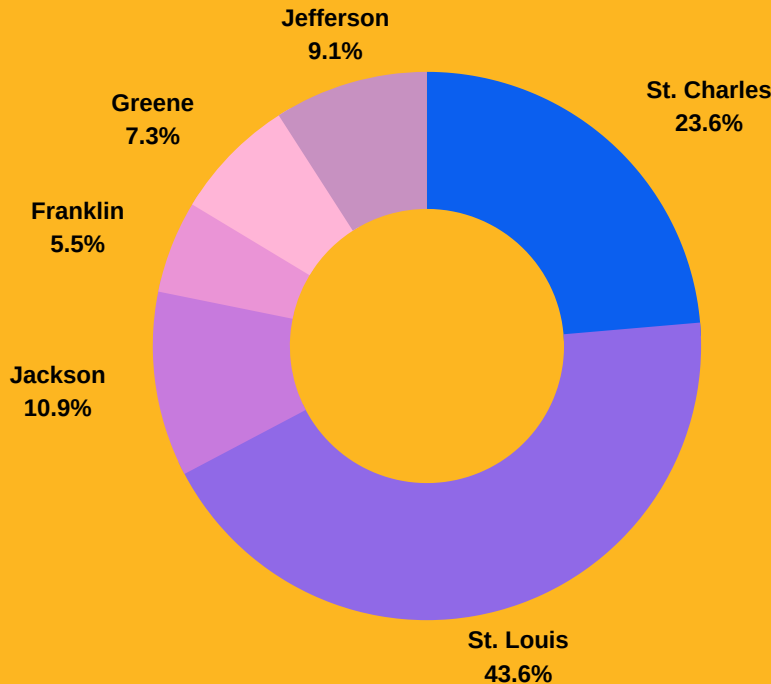

844-836-7433 | morides.org

1,222 calls for transportation assistance

897 Rides Coordinated

41,260 visits to www.morides.org

CALLS BY COUNTY

In 2021, MO Rides received calls for transportation assistance from 97 of Missouri's 114 counties (85%).

1 in 5 calls originated in St. Charles County

58% Of calls for transportation assistance were from people under the age of 65

TRIP PURPOSE IN 2019

75%

Medical

8.9%

Work

6.5% OTHER 9%